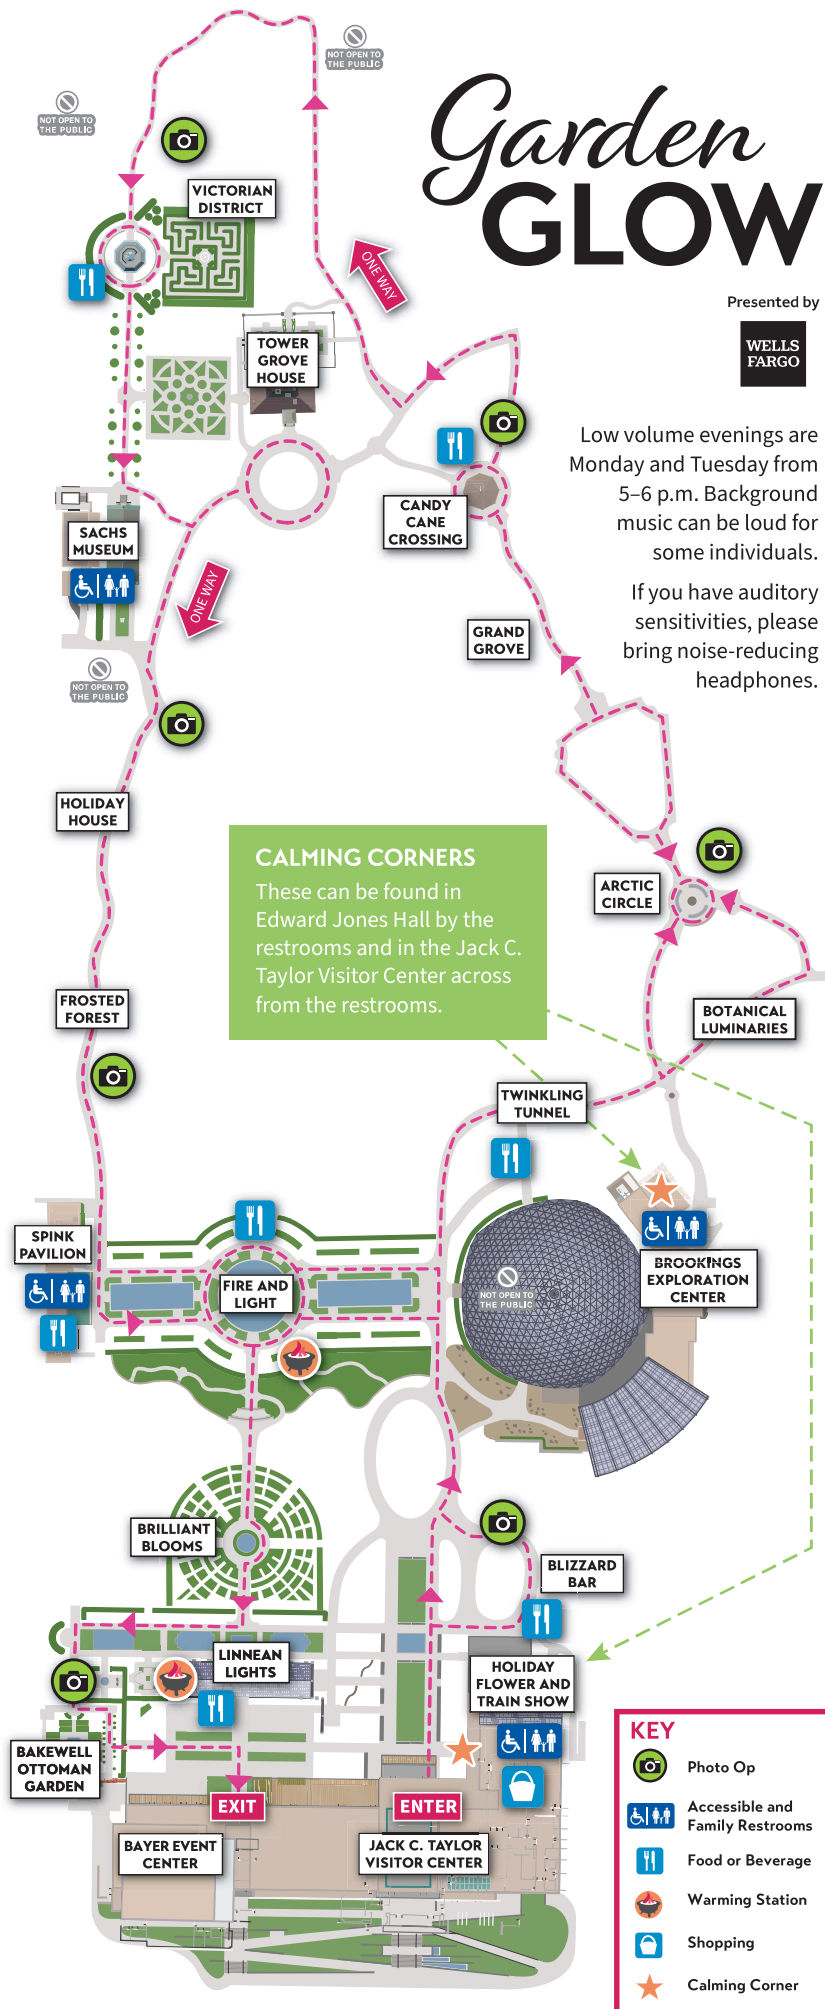

## CALMING CORNERS

These can be found in Edward Jones Hall by the restrooms and in the Jack C. Taylor Visitor Center across from the restrooms.

## Holiday Flower and Train Show:

Can be crowded; no flashing lights

## Candy Cane Crossing:

Bar with specialty drinks; tunnel with moving lights to the right; alternative path with no lights to the left

## VISUAL Schedule | Checklist

Holiday Flower and Train Show

Champagne Holiday

Fire and Light

Grand Grove

Arctic Circle

Botanical Luminaries

Twinkling Tunnel